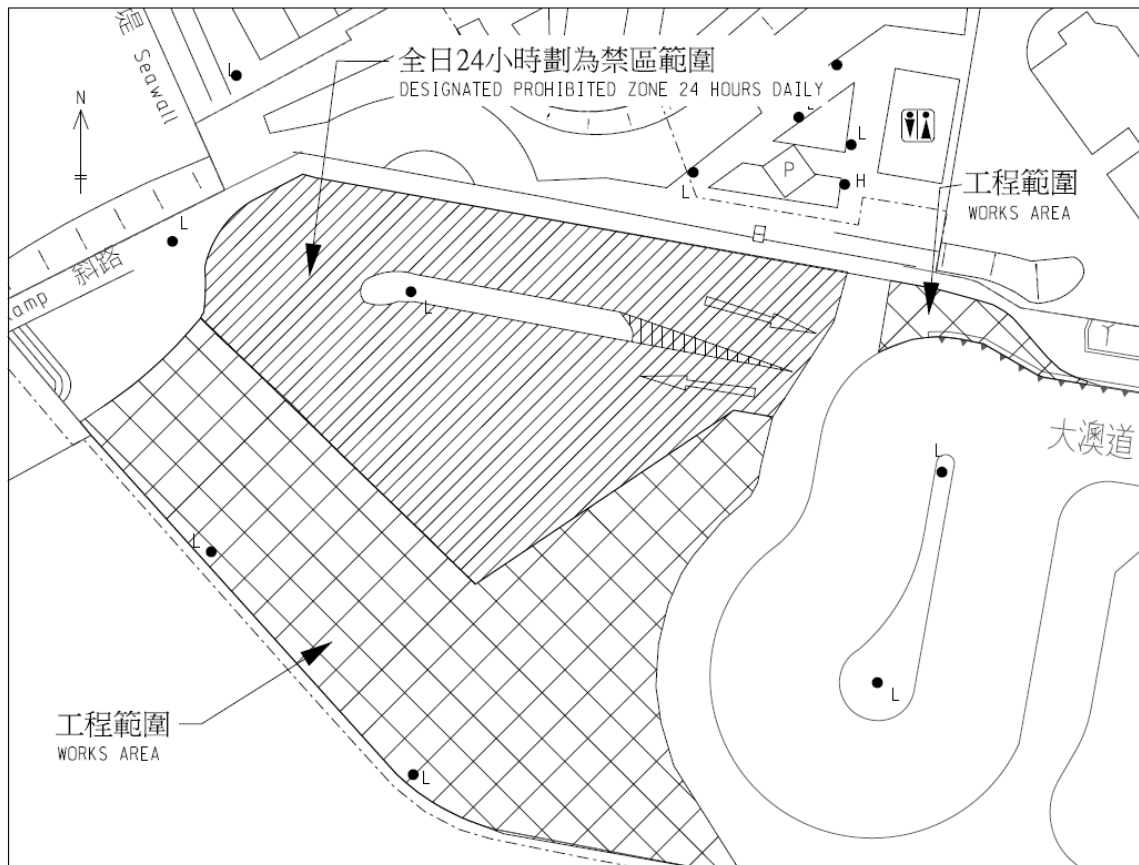

ROAD TRAFFIC (TRAFFIC CONTROL) REGULATIONS (CHAPTER 374)

TEMPORARY PROHIBITED ZONE ON TAI O ROAD, LANTAU ISLAND

In exercise of the powers vested in me under regulation 14(1)(a) of the Road Traffic (Traffic Control) Regulations, Chapter 374, I hereby direct that with effect from 10.00 a.m. on 25 May 2018 to 10.00 a.m. on 22 June 2018, the section of Tai O Road as delineated by hatching on the drawing shown in the Schedule will be temporary designated as a prohibited zone 24 hours daily.

Drivers of all vehicles, except franchised buses and those with permits issued by the Commissioner for Transport, will be prohibited from driving any vehicles into the above prohibited zone.

The extent of the prohibited zone will be indicated by appropriate traffic signs.

SCHEDULE

CHAN Mable *Commissioner for Transport*